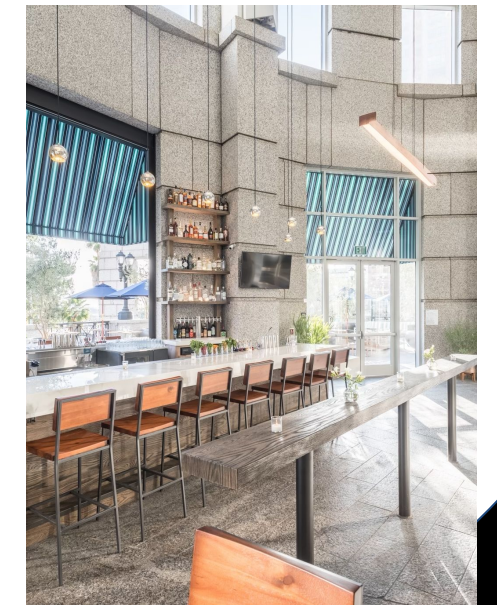

Event Locations

Build your package...

Chinatown \$175++/hr

Amenities

- On-site Full Kitchen
- Parking Garage
- Private Dining

Arts District \$325++/hr

Amenities

- On-site flat top and fryer
- Outdoor Space
- Bar Area

Art Gallery \$260++/hr

Amenities

- 3,500 sq ft
- Internal Sound System
- VIP Area

Warehouse \$400++/hr

Amenities

- 10,000 sq ft
- VIP Entrance
- Air Conditioning
- Lighting

Luxury Bar and Patio \$450++/hr

Amenities

- 5,00 sq ft
- Bar and Patio
- Ample Parking & Space