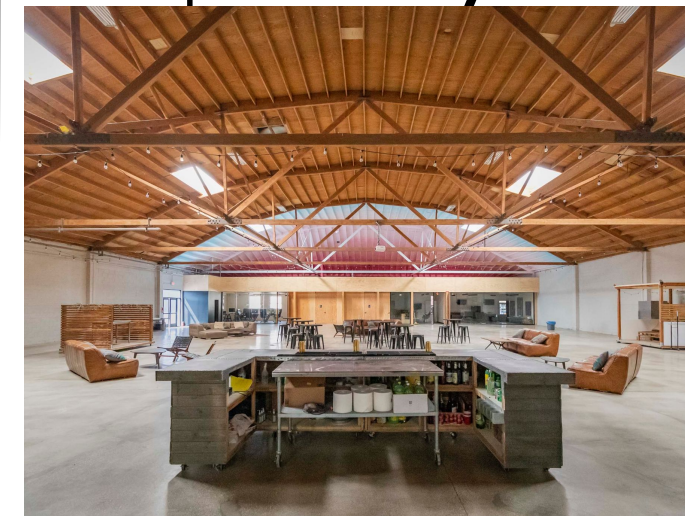

Event Locations

Build your package...

Chinatown \$175++/hr

Amenities

- On-site Full Kitchen
- Parking Garage
- Private Dining

Arts District \$325++/hr

Amenities

- On-site flat top and fryer
- Outdoor Space
- Bar Area

Art Gallery \$260++/hr

Amenities

- 3,500 sq ft
- Internal Sound System
- VIP Area

Warehouse \$400++/hr

Amenities

- 10,000 sq ft
- VIP Entrance
- Air Conditioning
- Lighting

Luxury Bar and Patio \$450++/hr

Amenities

- 5,00 sq ft
- Bar and Patio
- Ample Parking & Space